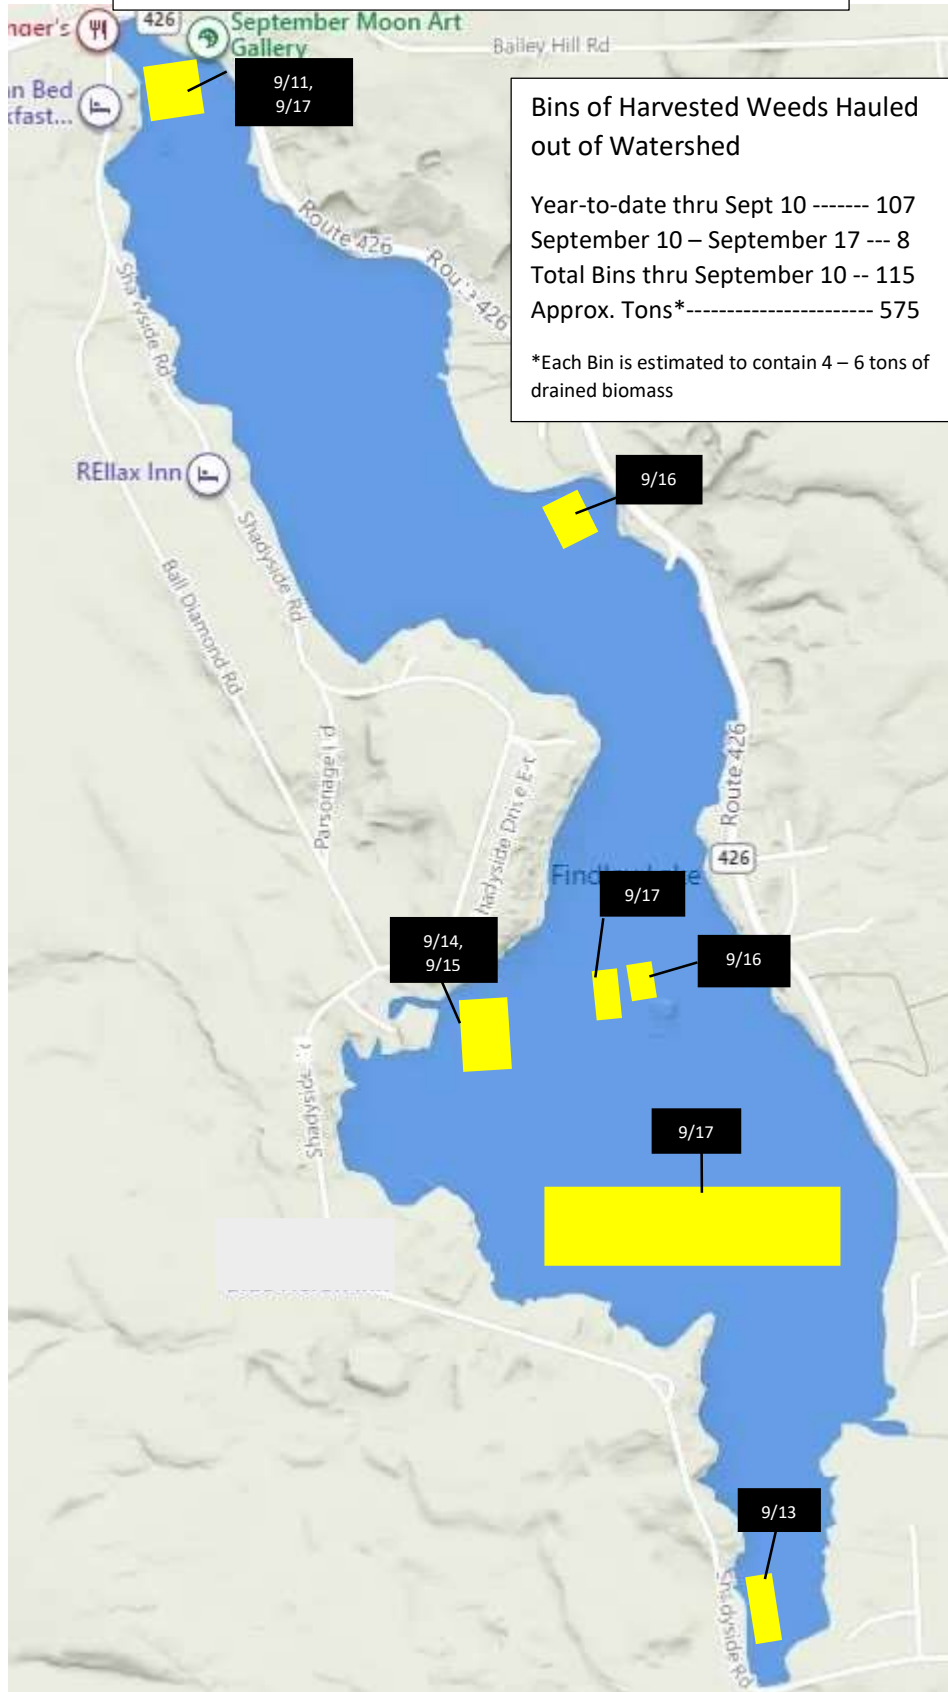

2022 FLWF Weed Harvester Data

September 11 Thru September 17

Date and Area Worked are Shown on Map

Bins of Harvested Weeds Hauled out of Watershed

Year-to-date thru Sept 10 ----- 107
September 10 – September 17 --- 8
Total Bins thru September 10 -- 115
Approx. Tons*----- 575

*Each Bin is estimated to contain 4 – 6 tons of drained biomass